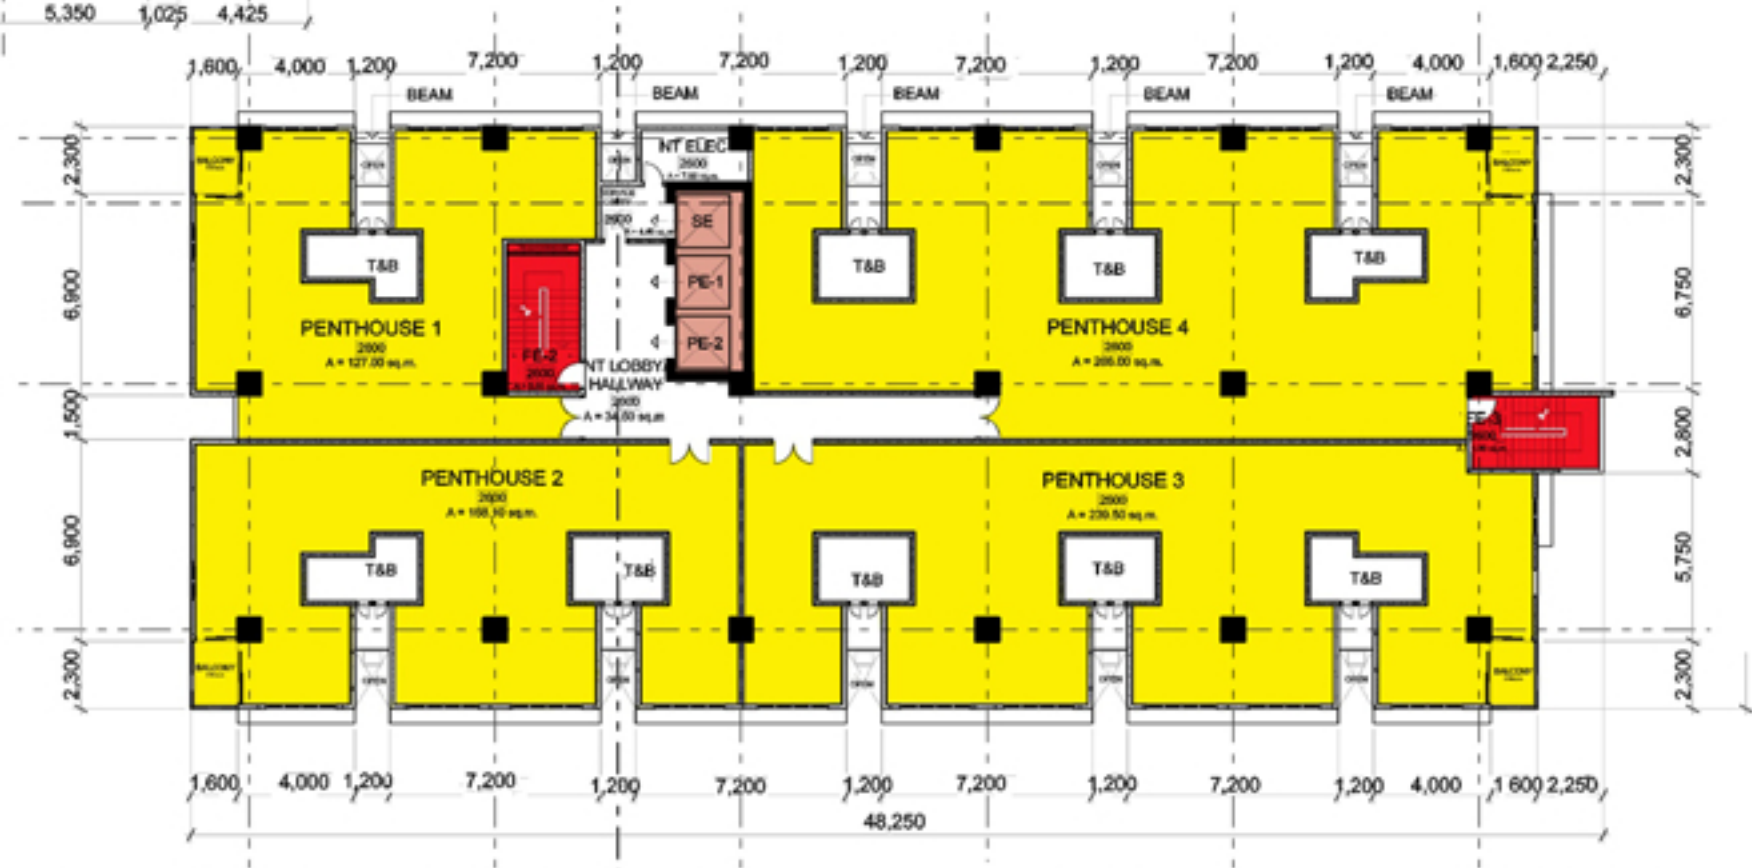

North Tower

South Tower

LEGEND

- Penthouse
- Elevator
- Fire Exit

Typical 26th Floor SITE DEVELOPMENT PLAN

The images and details shown herein are artist's renditions and are intended for illustration purposes only. While the information are based on present plans, which have been created with great care and effort, the developers reserve the right to change proposal project features, amenities, prices and items without prior notice. Further, the client holds the developers free from any legal and financial claims resulting from the information contained herein.